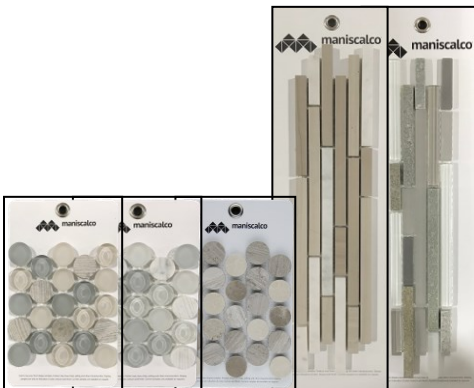

TOPIARY

Topiary <input type="checkbox"/>	MSC5X8099	Q616 / Woodland Blend	\$3.50	
	MSC5X8100	Q617 / Forest Blend	\$3.50	
	MSC5X8097	Q614 / Chestnut	\$3.50	
	MSC5X8096	Q613 / Aspen	\$3.50	
	MSC5X8098	Q615 / Mesquite	\$3.50	

LITTLE SANDY PEBBLES

Little Sandy Pebbles <input type="checkbox"/>	MSC5X8045	TRP001 / Oasis White	\$3.50	
	MSC5X8046	TRP002 / Mirage Blend	\$3.50	
	MSC5X8047	TRP005 / Sandy Desert	\$3.50	

Sample Cards By Series

PERTH PENNY ROUNDS MURRAY RIVER METALS

Series	Card Sku	Product Sku / Color	Price	Order Qty
Perth Penny Rounds <input type="checkbox"/>	MSC5X8003	A9504 / Copper Antique	\$3.50	
	MSC5X8004	A9505 / Copper Brushed	\$3.50	
Murray River Metals	MSC516023	A9401 / Copper Antique	\$3.50	

GOSFORD GLASS & STONE

Gosford Glass & Stone <input type="checkbox"/>	MSC5X8117	MNHBWHI / Whirl Blend	\$3.50	
	MSC516094	MN26WHI / Whirl Blend	\$3.50	

BENNELONG POINT DAINTREE EXOTIC SUTHERLAND SLATE STIX