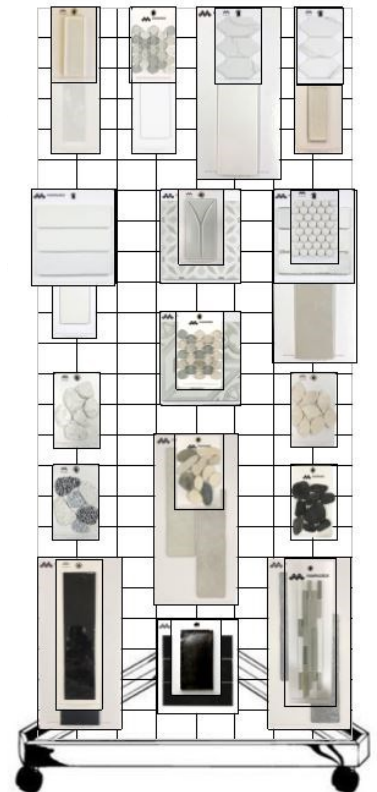

Neutral Color Side