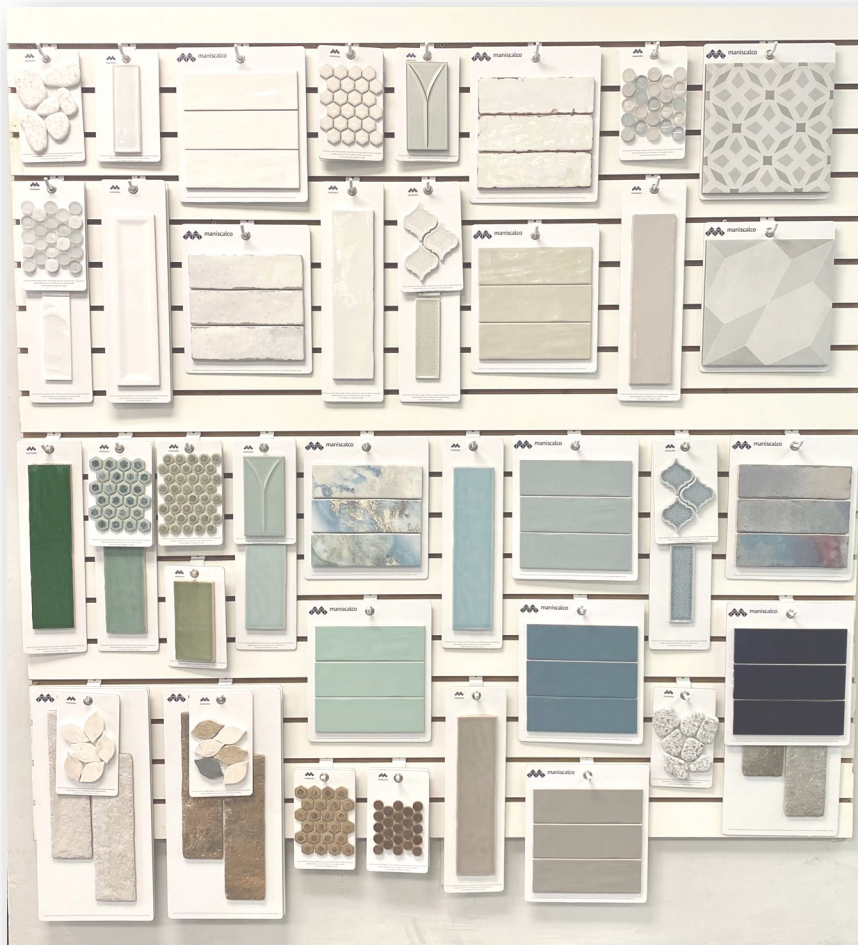

Reignite Display Kit

REIGNITE your current Maniscalco display with the best of the best! This curated collection of our most popular products will undoubtedly infuse the offering with a rejuvenating burst of our latest trending colors, shapes, and sizes.

SKU	Included Series & Card Sizes	Set Weight	Price	Order Qty
MSC-REKIT	- Eco Rock (5" x 8") - Modern Edge (5" x 8") - Urban Rainforest (9" x 10") - Chameleon (5" x 8") - Takao (5" x 8") - Habitat (9" x 10") - Bennelong Point (5" x 8") - Pathways (9" x 10") - Tundra Glass (5" x 16") - Contour (5" x 16") - Venetian Glass (5" x 8" & 5" x 16") - Kaleidoscope (5" x 8" & 5" x 16") - Topiary (5" x 8") - South Loop (8" x 18") - Perth Penny Rounds (5" x 8")	60 lbs. (2 BOXES)	$70 / SET OF 52 CARDS