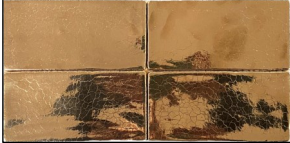

Panel Program

The Panel Program is a selection of unique products used to showcase some of our most popular series. The panels all come labeled with product information including product usage, packaging information and QR codes that link to the series sales sheet. Products are on 1/2" mdf panels, allowing you to mount and display to your needs.

Set Sku	Product Description	Boxes Per Set	Set Weight	Price	Order Qty
MPPSET18	Panel Program Set - 18 panels showing 10 series	2	60 lbs.	$150 / SET OF 18	

**DETAILS FOR INDIVIDUAL
PANEL ORDERING:**

Series	Color	Panel Sku	Panel Size	Product Sku	Product Size	Price	Order Qty
Takao	Blue Beech	MPP002	6" x 12"	TABB3X6	3" x 6"	$15 each	
	Magnolia	MPP001		TAMA3X6		$15 each	
	Red Cedar	MPP003		TARC3X6		$15 each	
Urban Rainforest	Sugar Loaf	MPP016	8" x 12"	URSF2X8	2-1/2" x 8"	$15 each	
	Macaw Feather - Coastal Dune - Fairy Lake	MPP014		URMF2X8 URCD2X8 URFL2X8		$15 each	
	Black Frost - Steel Lagoon - Coffee Bean	MPP015		URBF2X8 URSL2X8 URCB2X8		$15 each	
Kaleidoscope	Mint	MPP006	6" x 12"	KMI312	3" x 12"	$15 each	
	Emerald	MPP005		KEM2X8	2-1/2" x 8"	$15 each	
	Metallic Gold	MPP004		KMG3X6	3" x 6"	$15 each