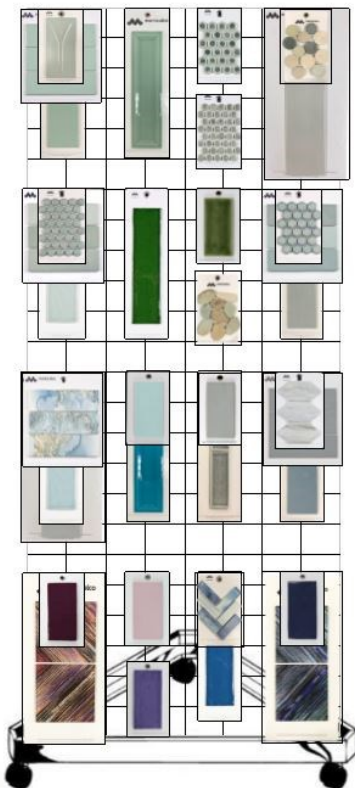

Shop By Color Display

Display includes:

- 3 White grid panels measuring 2' wide / 6' tall
- 9 Grid Connectors
- 1 Triangular base to hold the grid panels
- 3 Castors for ease of moving the display
- Grid hook supply to cover the layout featured in current Planogram
- Over 150 sample cards showing our most current products
- Planogram available for download showing our **Shop By Color** set up

SKU	Product Description	Card Sizes	*Weight	Price	Order Qty
MSC-SBCSET	Shop By Color display including cards & racking	Selection of cards in the following sizes: 5" x 8" 5" x 16" 9" x 10-1/2" 8" x 18"	200 lb.	$199	
MSC-SBCCO	Shop By Color card selection (No display)		150 lb.	$99	

Individual card information is provided in the following pages.

* Weights are approximate and will vary depending on current layout and availability.

Customer is responsible for all shipping charges.

Cool Color Side