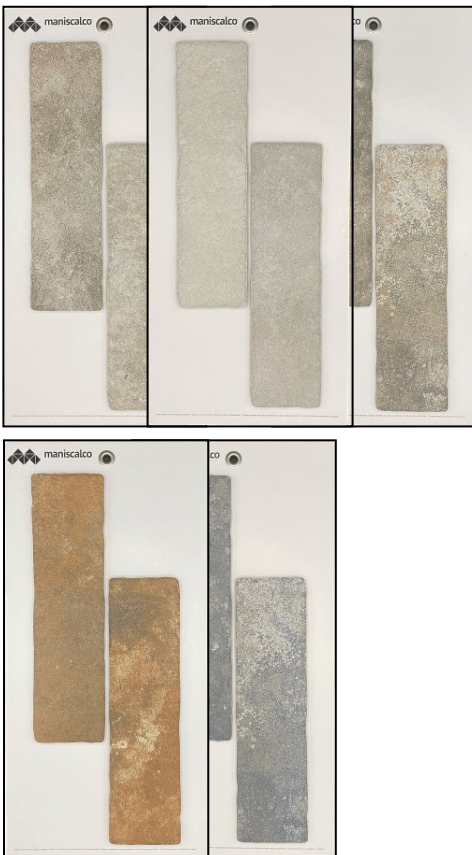

SOUTH LOOP

South Loop ☐	MSC818056	SOBC311 / Cinder	$3.50	
	MSC818055	SOBW311 / Windy City	$3.50	
	MSC818057	SOBA311 / Antique Clay	$3.50	
	MSC818059	SOBO311 / Old Fire	$3.50	
	MSC818058	SOBI311 / Iron	$3.50