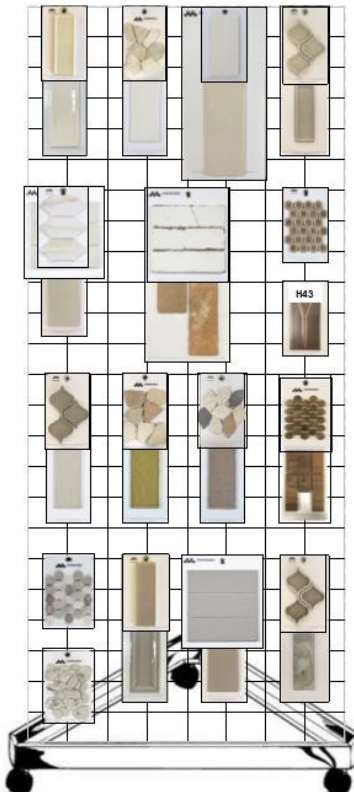

Display includes:

- 3 White grid panels measuring 2' wide / 6' tall
- 9 Grid Connectors
- 1 Triangular base to hold the grid panels
- 3 Castors for ease of moving the display
- Grid hook supply to cover the layout featured in current Planogram
- Over 150 sample cards showing our most current products
- Planogram available for download showing our **Shop By Color** set up

SKU	Product Description	Card Sizes	*Weight	Price	Order Qty
MSC-SBCSET	Shop By Color display including cards & racking	Selection of cards in the following sizes: 5" x 8" 5" x 16" 9" x 10-1/2" 8" x 18"	200 lb.	\$199	
MSC-SBCCO	Shop By Color card selection (No display)		150 lb.	\$99	

Individual card information is provided in the following pages.

* Weights are approximate and will vary depending on current layout and availability.

Customer is responsible for all shipping charges.

Cool Color Side