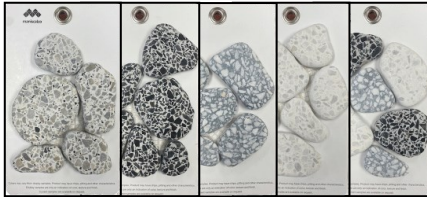

Sample Cards By Series

ECO ROCK

Series	Card Sku	Product Sku / Color	Price	Order Qty
Eco Rock ☐	MSC5X8111	ECOCS / Cement Sprinkle	$3.50	
	MSC5X8109	ECOBT / Black Top	$3.50	
	MSC5X8113	ECOSS / Silver Stucco	$3.50	
	MSC5X8110	EOCOC / Crushed Crystal	$3.50	
	MSC5X8112	ECOERB / Eco Rock Blend	$3.50