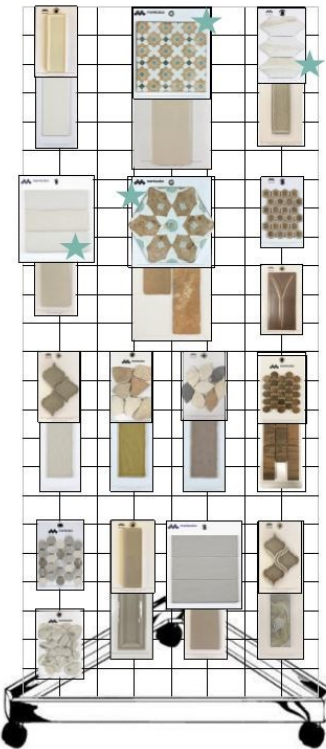

SKU	DESCRIPTION	PRICE	QTY
CAT24-25	2024-2025 Catalog	\$5.00	

SKU	DESCRIPTION	PRICE	QTY
MKAF22	Kaleidoscope Series - Displays stocked 44 colors with samples of each size available	\$30.00	

Shop By Color Display

Cool Side

Warm Side

Neutral Side

Display Includes:

- 3 White grid panels measuring 2' wide / 6' tall
- 9 Grid Connectors
- 1 Triangular base to hold the grid panels
- 3 Castors for ease of moving the display
- Grid hook supply to cover the layout featured in current Planogram
- Over 150 sample cards showing our most current products
- Planogram available for download showing our **Shop By Color** set up

Order Information:

SKU	Product Description	Card Sizes	Weight	Price	Order Qty
MSC-SBCSET	Shop By Color display including cards & racking	Selection of cards in the following sizes: 5" x 8" 5" x 16" 9" x 10-1/2" 8" x 18"	200 lb.	\$199	
MSC-SBCCO	Shop By Color card selection (No display)		150 lb.	\$99	