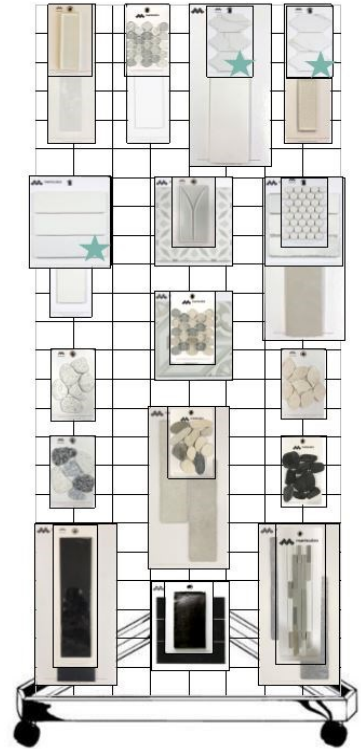

SKU	DESCRIPTION	PRICE	QTY
CAT24-25	2024-2025 Catalog	\$5.00	

SKU	DESCRIPTION	PRICE	QTY
MKAF22	Kaleidoscope Series - Displays stocked 44 colors with samples of each size available	\$30.00	

Shop By Color Display

Cool Side

Warm Side

Neutral Side

Display Includes:

- 3 White grid panels measuring 2' wide / 6' tall
- 9 Grid Connectors
- 1 Triangular base to hold the grid panels
- 3 Castors for ease of moving the display
- Grid hook supply to cover the layout featured in current Planogram
- Over 150 sample cards showing our most current products
- Planogram available for download showing our **Shop By Color** set up