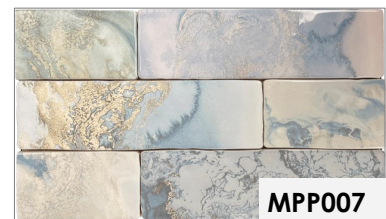

Panel Program

Company Information:

Company Name:	
Contact Name:	
Order Reference:	
PO Needed for Release:	YES ☐ NO ☐
Ship To / Street Address	
Ship To / City, State, Zip:	

Order Information:

Set Sku	Product Description	Boxes Per Set	Set Weight	Set Price	Order Qty
MPPSET07	Panel Program - Set of 7 Panels	1	18 lb.	$70.00	

Individual Panels:

Panel Sku	Series/ Product Description	Board Size	Weight	Price	Order Qty
MPP001	Takao - Magnolia 3x6 (TAMA3X6)	6" x 12"	2.5 lb.	$10.00 Each	
MPP002	Takao - Blue Beech 3x6 (TABB3X6)	6" x 12"	2.5 lb.		
MPP003	Takao - Magnolia 3x6 (TARC3X6)	6" x 12"	2.5 lb.		
MPP007	Habitat - Tidal 2.5x8 (SART2X8)	8" x 12"	3.0 lb.		
MPP019	Tundra - Arctic Wave (TM26AW)	6" x 12"	2.5 lb.		
MPP020	Provence - Vallee Azur (P24VAZ)	6" x 12"	2.5 lb.		
MPP021	Venetian Glass - Burano Lace (VIBL26)	6" x 12"	2.5 lb.