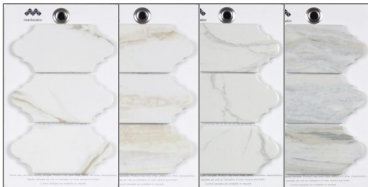

Sample Cards By Series

If you don't need the full display, you can cherry pick the cards you want from the list below. You can also use this section to reorder missing cards from your display.

Company Information:

Company Name:			
Contact Name:			
Order Reference:			
PO Needed for Release:	YES ☐	NO ☐	
Ship To / Street Address			
Ship To / City, State, Zip:			

PROVENCE

Series	Card Sku	Product Sku / Color	Price	Order Qty
Provence ☐	MSC5X8139	P24CAL / Calacatta	$3.50	
	MSC5X8140	P24AMB / Ambre	$3.50	
	MSC5X8138	P24CAR / Carrara	$3.50	
	MSC5X8141	P24VAZ / Vallee Azur	$3.50