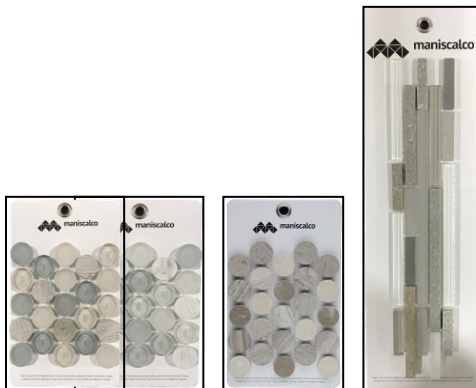

BENNELONG POINT DAINTREE EXOTIC SUTHERLAND SLATE STIX

Bennelong Point ☐	MSC5X8049	OLBPDHD05 / Thala Grey Blend	$3.50	
	MSC5X8048	OLBPDHD04 / Carrara Blend	$3.50	
Daintree Exotic ☐	MSC5X8041	R403P / Clay Blend	$3.50	
Sutherland Slate Stix	MSC516028	M03304 / Ash	$3.50