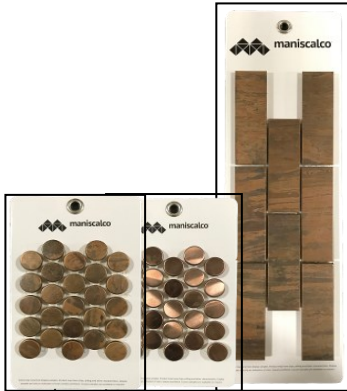

Sample Cards By Series

PERTH PENNY ROUNDS MURRAY RIVER METALS

Series	Card Sku	Product Sku / Color	Price	Order Qty
Perth Penny Rounds ☐	MSC5X8003	A9504 / Copper Antique	$3.50	
	MSC5X8004	A9505 / Copper Brushed	$3.50	
Murray River Metals	MSC516023	A9401 / Copper Antique	$3.50