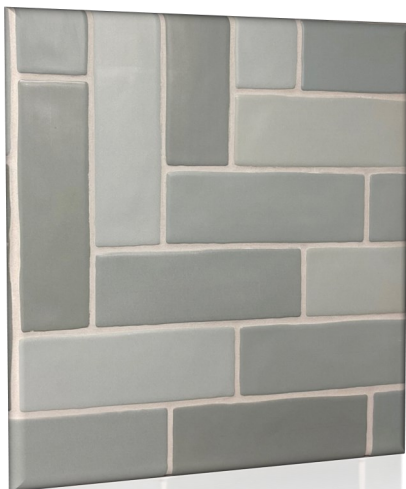

Custom Grouted Panels

Company Information:

Company Name:			
Contact Name:			
Order Reference:			
PO Needed for Release:	YES ☐	NO	☐
Ship To / Street Address			
Ship To / City, State, Zip:			

Order Information:

Item Sku	Color	Tile Size	Panel Size	Cleating? (Y/N)	Layout? (Y/N)	Grout Color? (Y/N)	Order Qty

- Prices and lead times are TBD and will be quoted at time of order.
- Panel size will be approximate based on the tile size and cuts.
- If a specific layout is needed, please request at the time of order. If no layout is requested, Maniscalco will select.
- If no preferred grout color, Maniscalco will select.
- Backer labels will include Series, Sku, Color, Size, Finish. If you require additional information please request at time of order.