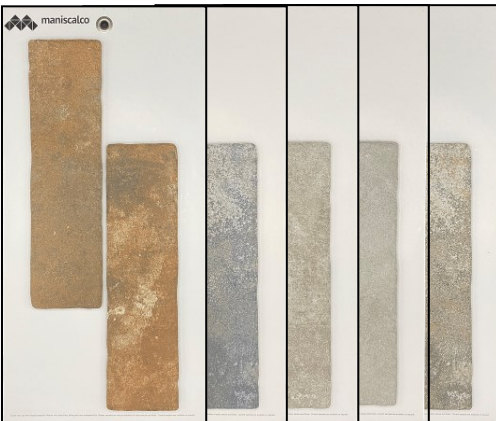

SOUTH LOOP

South Loop ☐	MSC818059	SOBO311 / Old Fire	$3.50	
	MSC818058	SOBI311 / Iron	$3.50	
	MSC818056	SOBC311 / Cinder	$3.50	
	MSC818055	SOBW311 / Windy City	$3.50	
	MSC818057	SOBA311 / Antique Clay	$3.50